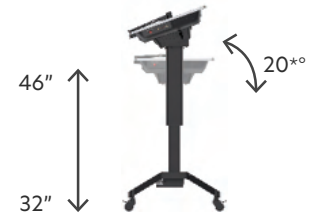

The tablet and document camera combo can be hand-held, or magnetically docked onto the included ergonomic mobile podium, which extends the tablet's battery life for all-day teaching thanks to its onboard secondary battery. The podium is height and tilt-adjustable, and includes a pop-out keyboard and lockable tablet charging bay for secure overnight storage and charging.

Included HDMI receiver for 4K HDMI casting. No interference with WiFi network. Supports bi-directional USB touch back channel for use with interactive displays.

Secure Tablet Bay

keeps the tablet hidden behind a lock for overnight storage and charging

Powerful Windows Tablet

with a 13.3" multi-touch display - includes whiteboard and document camera software for lesson delivery and more!

Fold-Out Document Camera

Record lessons, scan documents, and more, with uncompressed 4K clarity - conveniently deploy the camera with the push of a button